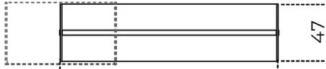

120/140/160/180