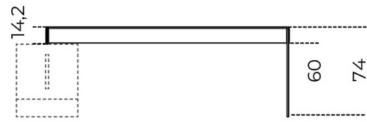

Cable management option:

OPTION 1_For cable management, a hole diam. cm 6 on the top with 10cm minimum distance from the edge, can be arranged upon request.

OPTION 2_Available, on request, version with the passage of the cables through the beam to be pulled out from one side. This version is realized with hole diam. cm 3,2 on the glass top corresponding to the beam with satin stainless steel ring, hole diam. cm 3,2 on the beam + hole cm 2,5 x 4,5 on the side of the desk and on the side cap for cables to exit.

Cm (L x P x H)

120 x 47 x 74
140 x 47 x 74
160 x 47 x 74
180 x 47 x 74
120 x 80 x 74
140 x 80 x 74
160 x 80 x 74
180 x 90 x 74
200 x 90 x 74
120 x 120 x 74
140 x 120 x 74
160 x 120 x 74
180 x 120 x 74
200 x 120 x 74

Inches (L x P x H)

47 $\frac{1}{4}$ x 18 $\frac{3}{4}$ x 29 $\frac{1}{4}$
55 $\frac{1}{4}$ x 18 $\frac{3}{4}$ x 29 $\frac{1}{4}$
63 x 18 $\frac{3}{4}$ x 29 $\frac{1}{4}$
71 x 18 $\frac{3}{4}$ x 29 $\frac{1}{4}$
47 $\frac{1}{4}$ x 31 $\frac{1}{2}$ x 29 $\frac{1}{4}$
55 $\frac{1}{4}$ x 31 $\frac{1}{2}$ x 29 $\frac{1}{4}$
63 x 31 $\frac{1}{2}$ x 29 $\frac{1}{4}$
71 x 35 $\frac{1}{2}$ x 29 $\frac{1}{4}$
78 $\frac{3}{4}$ x 35 $\frac{1}{2}$ x 29 $\frac{1}{4}$
47 $\frac{1}{4}$ x 47 $\frac{1}{4}$ x 29 $\frac{1}{4}$
55 $\frac{1}{4}$ x 47 $\frac{1}{4}$ x 29 $\frac{1}{4}$
63 x 47 $\frac{1}{4}$ x 29 $\frac{1}{4}$
71 x 47 $\frac{1}{4}$ x 29 $\frac{1}{4}$
78 $\frac{3}{4}$ x 47 $\frac{1}{4}$ x 29 $\frac{1}{4}$